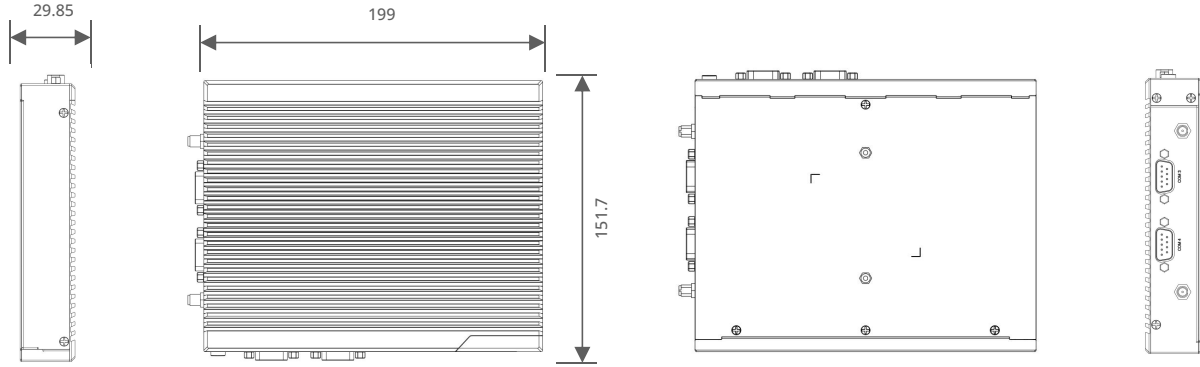

Display	
Graphics card	Intel® UHD Graphics
Multi displays	Support Three displays
Interface	3 x HDMI-Out 4K@30Hz

System	
Memory	Single SoDIMM DDR4 Max. 16 GB
Storage	1* M.2 Key M 2280 Size For NVMe/SATA SSD
OS	Window11/Windows10/ Linux
Watchdog	Support
Auto Power On	Yes
RTC	Power On/Off at specific time, a week as a cycle
Power Input	12v 2.5/5.5 DC-In
Dimension	199mm(L) x 152mm(W) x 30mm(H)
Operating Temp.	-5~45°C
Operating Humidity	10%~90% non-condensing
Storage Temp	-20~70°C
Operating Humidity	5%~95% non-condensing

Network	
LAN IC	2 x LAN IC 8111H
LAN Interface	10/100/1000Mbps
LAN Connector	2 x RJ45 Ports
Wireless Type	M.2 Key E 2230 Module
Wireless Interface	Mini PCIe WiFi/BT Module, Intel 3165/ Intel AX101
4G/5G	Optional

DIMENSIONS

(All dimensions in mm)

I/O VIEW

MODEL	DESCRIPTION
H105-A	Intel I3-N305 /DDR4 8GB/128GB SSD/2* RJ45/3* HDMI-Out/Intel 3165 WiFi 3* USB3.0/2* USB2.0/Type-C/TPM2.0
H105-B	Intel N95 /DDR4 8GB/128GB SSD/2* RJ45/3* HDMI-Out/Intel 3165 WiFi 3* USB3.0/2* USB2.0/Type-C/ TPM2.0
H105-C	Intel N100 /DDR4 8GB/128GB SSD/2* RJ45/3* HDMI-Out/Intel 3165 WiFi 3* USB3.0/2* USB2.0/Type-C/ TPM2.0