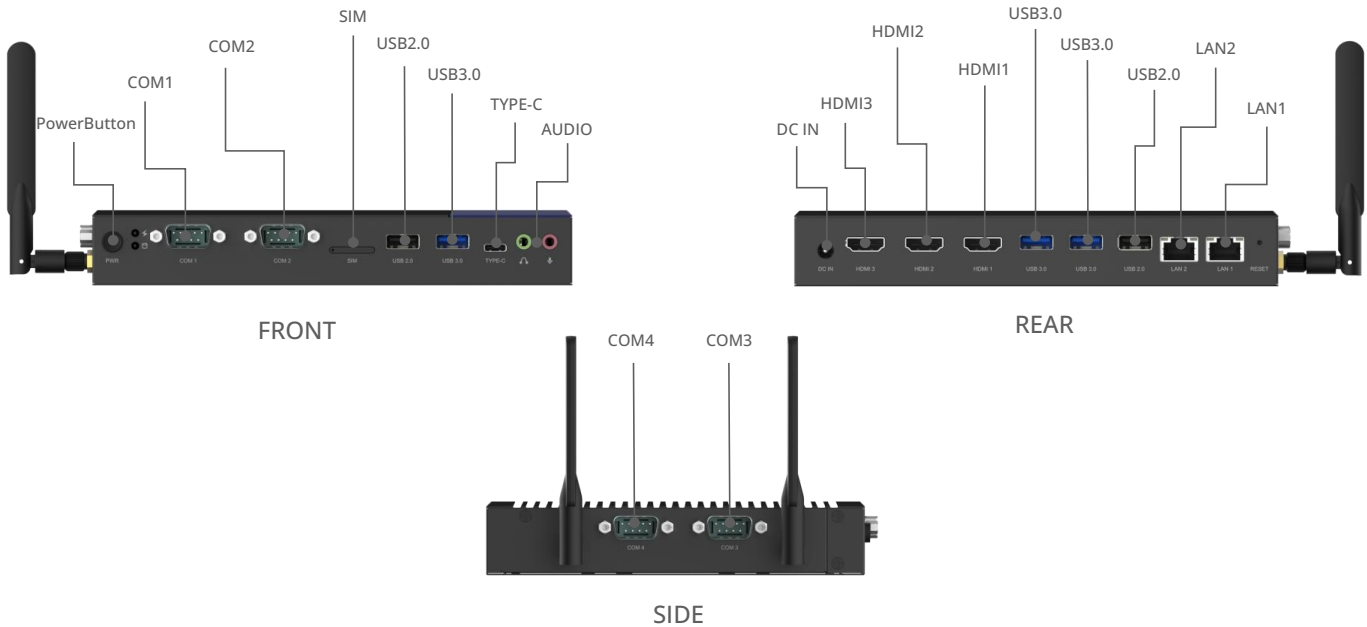

Network	
LAN IC	2 x LAN IC 8111H
LAN Interface	10/100/1000Mbps
LAN Connector	2 x RJ45 Ports
Wireless Type	M.2 Key E 2230 Module
Wireless Interface	Mini PCIe WiFi/BT Module, Intel 3165/ Intel AX101
4G/5G	Optional

I/O interface	
Serial Port	2 x RS232 COM1/2 Connector(Optional) 1 x COM3 (RS232) 1 x COM4 (RS232/RS422/RS485)
USB	3 x USB3.0, 2 x USB2.0 1 x Type-C
Button	1 x PowerButton, 1 x CMOS Button
SIM CARD	1 x SIM Card Slot/e-SIM Module (optional)
AUDIO	1 x Line Out ; 1 x MIC-In
POWER	1 x 2.5/5.5 DC-IN Connector

Based on Intel Alder Lake-N Platform design, JWIPC H105 is a cost-efficient, Intel-powered, versatile fanless Mini PC designed for vending machine, an ideal Digital Signage, KIOSK and Bank Information Release solution..

DIMENSIONS

(All dimensions in mm)

I/O VIEW

MODEL	DESCRIPTION
H105-A	Intel I3-N305 /DDR4 8GB/128GB SSD/2* RJ45/3* HDMI-Out/Intel 3165 WiFi 3* USB3.0/2* USB2.0/Type-C/TPM2.0
H105-B	Intel N95 /DDR4 8GB/128GB SSD/2* RJ45/3* HDMI-Out/Intel 3165 WiFi 3* USB3.0/2* USB2.0/Type-C/ TPM2.0
H105-C	Intel N100 /DDR4 8GB/128GB SSD/2* RJ45/3* HDMI-Out/Intel 3165 WiFi 3* USB3.0/2* USB2.0/Type-C/ TPM2.0