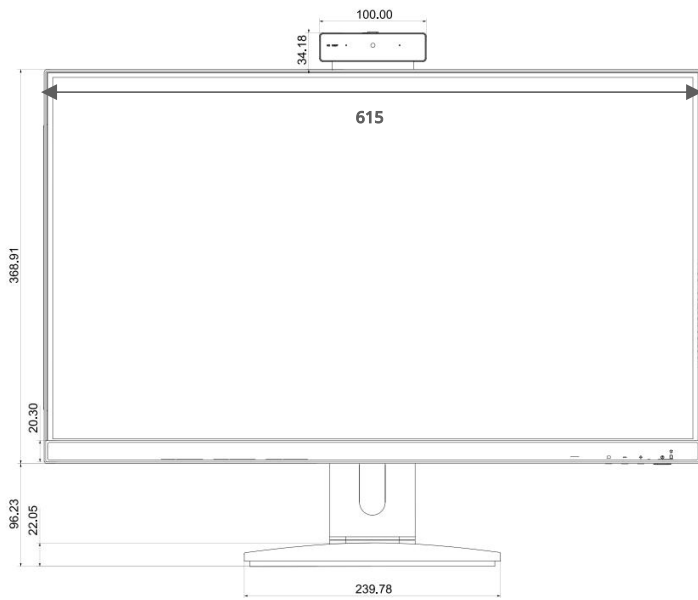

System	
Memory	Dual SoDIMM DDR4 Max. 64 GB
Storage	1* M.2 Key M 2280 Size For NVMe/SATA SSD
OS	Window11
WatchDog	Not Support
Auto Power On	Yes
RTC	Power on at specific time everyday
Power Input	12-19v 2.5/5.5 DC-In
Dimension	L615 x H554 x W141mm
Operating Temp.	0~40°C
Operating Humidity	10%~90% non-condensing
Storage Temp	-20~70°C
Operating Humidity	5%~95% non-condensing

The 27" FHD narrow-frame machine uses the intel platform, has abundant external interfaces, and supports leaning forward and backward, up and down and left and right rotation. It is widely used in home business and office scenarios.

DIMENSIONS

RoHS FC CE

The 27" FHD narrow-frame machine uses the intel platform, has abundant external interfaces, and supports leaning forward and backward, up and down and left and right rotation. It is widely used in home business and office scenarios.