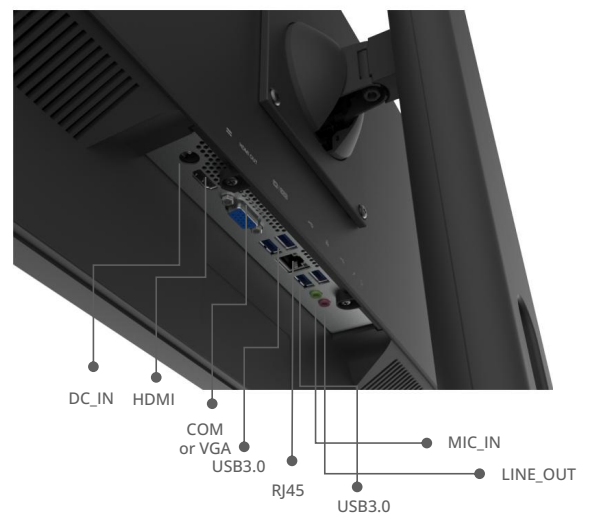

Network	
Lan IC	1 x LAN IC
Lan Interface	10/100/1000Mbps
Lan Connector	1 x RJ45 Ports
Wireless Type	M.2 Key E 2230 Module
Wireless Interface	Mini PCIe WiFi/BT Module, Intel 3165/ Intel AX101/Intel AX210
4G/5G	Not Support

I/O interface	
Serial Port /VGA	1 x RS232 COM or 1x VGA(Optional)
USB	4 x USB3.0A
Button	1 x PowerButton, 2x USB3.0*2, 1xcombo 1xUSB2.0C (PD 18W)
SIM CARD	Not Support
AUDIO	1 x Line Out ; 1 x MIC-In
POWER	1 x 2.5/5.5 DC-IN Connector

The 27" FHD narrow-frame machine uses the intel platform, has abundant external interfaces, and supports leaning forward and backward, up and down and left and right rotation. It is widely used in home business and office scenarios.

DIMENSIONS

RoHS FC CE

The 27" FHD narrow-frame machine uses the intel platform, has abundant external interfaces, and supports leaning forward and backward, up and down and left and right rotation. It is widely used in home business and office scenarios.