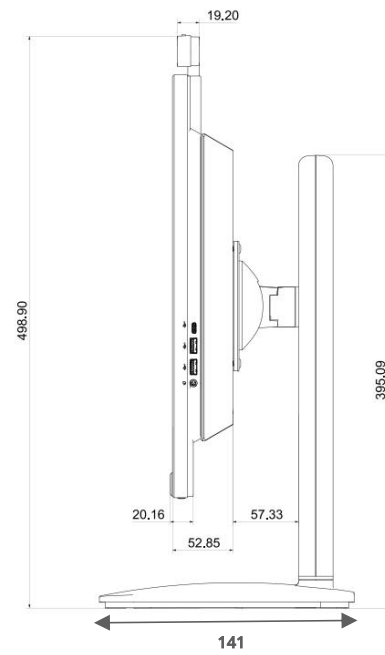

A270C

Intel Platform Processor

CPU	
CPU	Intel 12th/13/14th Core i3/Core i5 /Core i7/Pentium/Celeron
TDP	≤65W

Display	
Graphic card	Integrated
Multi displays	Support Two or Three displays
Interface	1 x HDMI-Out 4K @30Hz

System	
Memory	Dual SoDIMM DDR4 Max. 64 GB
Storage	1* M.2 Key M 2280 Size For NVMe/SATA SSD
OS	Window11
WatchDog	Not Support
Auto Power On	Yes
RTC	Power on at specific time everyday
Power Input	12-19v 2.5/5.5 DC-In
Dimension	L615 x H554 x W141mm
Operating Temp.	0~40°C
Operating Humidity	10%~90% non-condensing
Storage Temp	-20~70°C
Operating Humidity	5%~95% non-condensing

I/O interface	
Serial Port /VGA	1 x RS232 COM or 1x VGA(Optional)
USB	4 x USB3.0A
Button	1 x PowerButton, 2x USB3.0*2, 1xcombo 1xUSB2.0C (PD 18W)
SIM CARD	Not Support
AUDIO	1 x Line Out ; 1 x MIC-In
POWER	1 x 2.5/5.5 DC-IN Connector

DIMENSIONS

RoHS FC CE

The 27" FHD narrow-frame machine uses the intel platform, has abundant external interfaces, and supports leaning forward and backward, up and down and left and right rotation. It is widely used in home business and office scenarios.