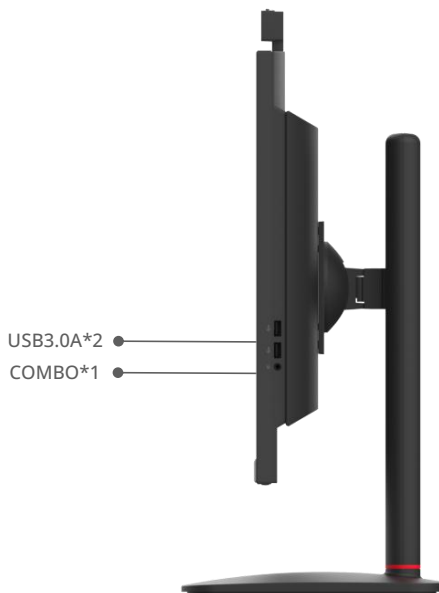

The 27" FHD narrow-frame machine uses the intel platform, has abundant external interfaces, and supports leaning forward and backward, up and down and left and right rotation. It is widely used in home business and office scenarios.

DIMENSIONS

RoHS FC CE