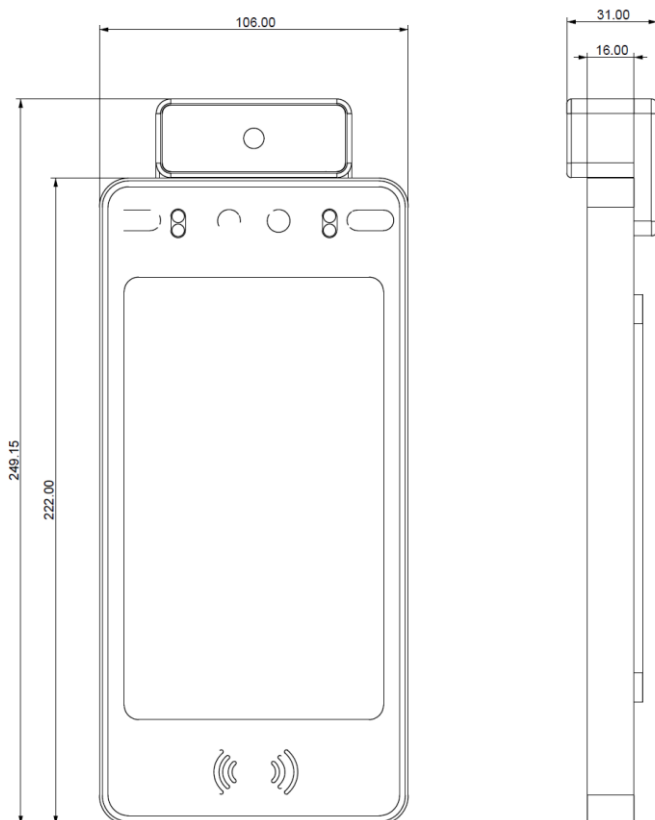

产品外观

规格信息

Processor	OS	Android 11
	CPU	RK3568
	NPU	0.8T FLOPS
Memory	Type	Onboard 2GB/4GB LPDDR4/4X
Storage	Type	Onboard 8GB/16GB/32GB EMMC
Display	Size	7 inch, Vertical screen
	Resolution	600*1024
Identify	Camera	Binocular camera, 2 million wide dynamic
	Distance	0.5~1M
	Fill light distance	≤1M
	Identify patterns	Local identification, support offline, support mask identification
	Recognition speed	<0.2s
	Accuracy	>99.8%
	User capacity	5000~20000
	Identify patterns	Support 1:1
	Anti-counterfeiting	Support
I/O	Extension ports	Power supply supports 12V input
		RJ45, Support data upload and download
		USB2.0 (OTG)
		RS485
		Other
Communication	Mode	TCP/IP Support offline mode
Wireless	Type	Support WiFi/BT
Capture	Quantity	1
Audio	Speaker	Support
Power	Input	12V DC
Dimension	Size	220mm*106mm*19mm
Environment	Operating	-20~70 °C ,90%RH
Software	Access Management	Support batch adding, updating, deleting and viewing of personnel library
		Support network distribution and local configuration from the management server
		Support batch registration of management page
		Support attendance record query
		Support docking with third-party attendance management platform

整机尺寸

订购信息

型号	描述
P068-01A	RK3568/2GB/ 8GB/ WIFI/
P068-01B	RK3568/2GB/ 16GB/ WIFI/IC Card

选配设备

描述	数量
测温模组	可选
MIC功能	/
NFC功能	可选
二代证识别	/
4G功能	/

包装信息

描述	数量
主机	1 pcs
立杆/壁挂支架	1 pcs 可选
说明书	1 pcs
电源适配器	1 pcs
螺丝	若干